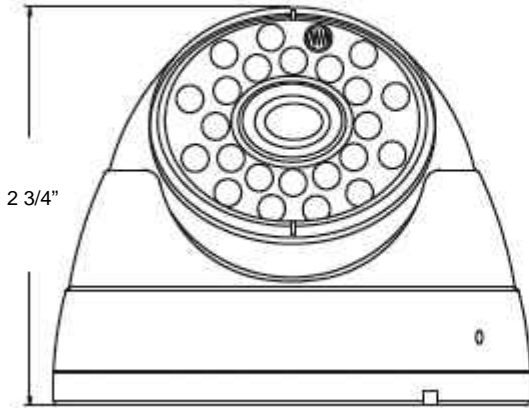

### 720TVL 960H+ with IR and 3.6mm Fixed Lens

- ☞ New 960H+ technology for unsurpassed picture clarity
- ☞ IP66 rated weatherproof housing
- ☞ WDR technology for great performance in all lighting
- ☞ True day/night performance, utilizing a motorized IR cut filter
- ☞ 0 lux with IR LEDs on
- ☞ 24 IR LED built-in array with smart IR LED control for IR projection up to 65 feet
- ☞ OSD menu with cable-mounted joystick
- ☞ 3-axis body design for easy installation on a wall or ceiling
- ☞ 12vDC
- ☞ 3 3/4" (diameter) x 2 3/4" (height)

# Product Data: CC-2807WF-20 WDR Analog Turret Dome Camera

<b>Model Number</b>	<b>CC-2807WF-20</b>
<b>Product Description</b>	Sony Effio-A Powered 960H+ IR Turret Dome
<b>Image Pick-Up Device</b>	1/3" Sony Super HAD CCD II Effio A (960H WDR)
<b>Horizontal Resolution</b>	720 TV Lines
<b>Minimum Illumination</b>	0.001 Lux in Color; 0 Lux with IR On
<b>S/N Ratio</b>	More than 52dB
<b>Auto Electronic Shutter</b>	NTSC: 1/60-1/100,000s
<b>Auto Gain Control</b>	User Selectable
<b>Auto White Balance</b>	User Selectable
<b>Back Light Compensation</b>	User Selectable
<b>Scanning System</b>	2:1 Interlace
<b>Gamma Characteristic</b>	0.45
<b>Lens Furnished</b>	3.6mm Fixed Lens
<b>Synchronous System</b>	Internal, Negative Sync
<b>Video Output</b>	1 Vp-p / 75 Ohms, BNC Connector
<b>Infrared Luminary</b>	24 pieces Smart IR LED
<b>Wave Length</b>	850nm
<b>Projection Distance</b>	Up to 65 feet
<b>Day/Night Activation</b>	User Selectable
<b>Sense Up</b>	Auto / Off
<b>Power Supply</b>	12vDC +/-10%
<b>Power Consumption</b>	350mA with LED On
<b>Operating Temperature</b>	14 ~ 122°F
<b>Dimensions</b>	3 3/4" (dia) x 2 3/4" (h)