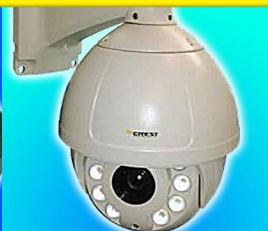

## AHD IR PTZ Dome Camera

## 1080p AHD PTZ with IR and 20X Optical Zoom

- ☞ Analog high definition for 1080p resolutions over coax
- ☞ IP66 rated weatherproof housing
- ☞ DWDR technology for great performance in all lighting
- ☞ True day/night performance, utilizing a motorized IR cut filter
- ☞ Built-in surge protection (transient 6000V)
- ☞ 0 lux with IR LEDs on
- ☞ High intensity IR array with smart IR LED control for IR projection up to 164 feet
- ☞ 20X optical zoom with 16X digital zoom for 320X total zoom capability
- ☞ 220 presets with up to 3 selectable group tours (up to 16 individual presets)
- ☞ Variable speed pan and tilt motors (200°/sec max)