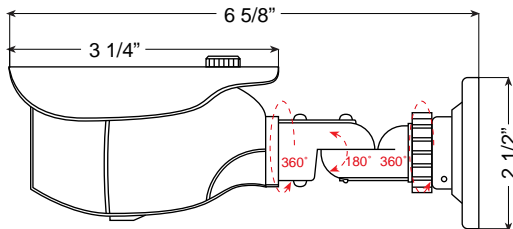

CC-7907WF-21

960H Analog IR Bullet Camera

720TVL WDR with IR and 3.6mm Fixed Lens

- New 960H chipset for unsurpassed picture clarity
- IP66 rated weatherproof housing
- WDR technology for great low-light performance
- Electronic day/night performance
- 0 lux with IR LEDs on
- 24 IR LED built-in array for IR projection up to 65 feet
- OSD menu for easy set-up with cable mounted mini-controller
- Integral sunshield
- 12vDC operation
- 2 3/4" (width) x 2 1/2" (height) x 6 5/8" (length)

Optional Accessory:

CTL-201
Head-end OSD Controller
Specifically for the CJ-2907WF-24

Contact your Crest Representative today
to learn more about this product!

Product Data: CC-7907WF-21 960H Analog IR Bullet Camera

Front View

Side View

- Model Number**
- Product Description**
- Image Pick-Up Device**
- Certifications**
- Horizontal Resolution**
- Minimum Illumination**
- S/N Ratio**
- Shutter Speed**
- Auto Gain Control**
- Auto White Balance**
- Scanning System**
- Gamma Characteristic**
- Lens Furnished**
- Synchronous System**
- Video Output**
- Infrared Luminary**
- Projection Distance**
- Power Supply**
- Power Consumption**
- Operating Temperature**
- Dimensions**

CC-7907WF-21	
Product Description	Outdoor 960H WDR Infrared Bullet Camera
Image Pick-Up Device	1/3" Sony Super HAD II Effio-A CCD 720TVL
Certifications	IP66
Horizontal Resolution	720 TV Lines
Minimum Illumination	0 Lux (IR LED on)
S/N Ratio	More than 52dB
Shutter Speed	1/60-1/100,000s
Auto Gain Control	Auto / Manual
Auto White Balance	ATW / Push / User 1 / User 2 / Manual / Push Lock
Scanning System	2:1 Interlace
Gamma Characteristic	0.45
Lens Furnished	3.6mm Fixed Lens
Synchronous System	Internal
Video Output	1 Vp-p / 75 ohms, BNC Connector
Infrared Luminary	24 Pieces
Projection Distance	65 feet max
Power Supply	12vDC +/-5%
Power Consumption	500mA min (Camera + IR LED on)
Operating Temperature	0°C ~ 122°F
Dimensions	2 3/4"W x 2 1/2"H x 6 5/8"L