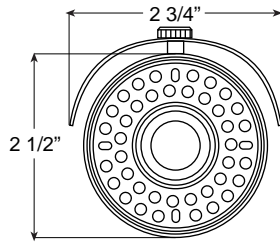

CC-7907WF-21

960H Analog IR Bullet Camera

720TVL WDR with IR and 3.6mm Fixed Lens

- New 960H chipset for unsurpassed picture clarity
- IP66 rated weatherproof housing
- WDR technology for great low-light performance
- Electronic day/night performance
- 0 lux with IR LEDs on
- 24 IR LED built-in array for IR projection up to 65 feet
- OSD menu for easy set-up with cable mounted mini-controller
- Integral sunshield
- 12vDC operation
- 2 3/4" (width) x 2 1/2" (height) x 6 5/8" (length)

Optional Accessory:

CTL-201
Head-end OSD Controller
Specifically for the CJ-2907WF-24

Contact your Crest Representative today
to learn more about this product!

Product Data: CC-7907WF-21 960H Analog IR Bullet Camera

Front View

Side View

- Model Number**
- Product Description**
- Image Pick-Up Device**
- Certifications**
- Horizontal Resolution**
- Minimum Illumination**
- S/N Ratio**
- Shutter Speed**
- Auto Gain Control**
- Auto White Balance**
- Scanning System**
- Gamma Characteristic**
- Lens Furnished**
- Synchronous System**
- Video Output**
- Infrared Luminary**
- Projection Distance**
- Power Supply**
- Power Consumption**
- Operating Temperature**
- Dimensions**

CC-7907WF-21	
Product Description	Outdoor 960H WDR Infrared Bullet Camera
Image Pick-Up Device	1/3" Sony Super HAD II Effio-A CCD 720TVL
Certifications	IP66
Horizontal Resolution	720 TV Lines
Minimum Illumination	0 Lux (IR LED on)
S/N Ratio	More than 52dB
Shutter Speed	1/60-1/100,000s
Auto Gain Control	Auto / Manual
Auto White Balance	ATW / Push / User 1 / User 2 / Manual / Push Lock
Scanning System	2:1 Interlace
Gamma Characteristic	0.45
Lens Furnished	3.6mm Fixed Lens
Synchronous System	Internal
Video Output	1 Vp-p / 75 ohms, BNC Connector
Infrared Luminary	24 Pieces
Projection Distance	65 feet max
Power Supply	12vDC +/-5%
Power Consumption	500mA min (Camera + IR LED on)
Operating Temperature	0°C ~ 122°F
Dimensions	2 3/4"W x 2 1/2"H x 6 5/8"L