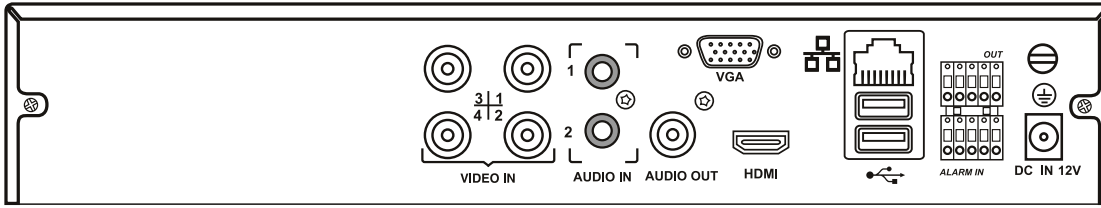

CDRA-5104

4-Chan. Embedded AHD/960H DVR

- Supports live display, as well as recorded playback of full 1080p (1920 x 1080) for all channels
- Auto-detects between AHD and standard 960H cameras
- Utilizes H.264 compression technology
- Camera setup for frame rate and resolution can be set individually or together
- Real time display and recording rates
- AVI and proprietary backup with watermark via USB port
- Supports mobile phone surveillance applications for both Android and iPhone
- Network connectivity utilizing remote client software with support for multi-site viewing and network backup
- HDMI and DVI video outputs
- RS-485 PTZ control
- 4 alarm inputs / 1 alarm output
- 2 audio channels

Contact your Crest Representative today to learn more about this product!

Product Data: CDRA-5104 4-Channel Embedded AHD/960H DVR

Rear Panel

	CDRA-5104
Model Number	CDRA-5104
Performance	AHD / 960H, Pentaplex
Video Compression	H.264
Video Inputs	4 (BNC)
Video Output	HDMI, 1 VGA
Audio Inputs	2 (RCA)
Audio Output	1 (RCA)
Display	120 fps
Recording Frame Rate	4 cameras: 1080p @ 25fps or 4 cameras: 960H @ 25fps
Recording Resolution	Up to 1920 x 1080 (1080p)
Recording Modes	Manual, Motion, Schedule
Recording Schedule	By Hour / Day & Channel
Display Screens	1 & 4
HDD Capacity	1 HDD / Up to 8TB
Backup Media	USB
Alarm / Relay	4 / 1
PTZ Control	RS-485 Support
Network Supported Type	TCP/IP (Dynamic IP Support), DHCP, DDNS
Network Software	Remote Client, Smart Phone App
Network Audio	Live, Playback, Two Way Network Audio
System Control	USB Mouse / Front Panel
System	Watchdog System Auto Recovery
Dimensions	10" (W) x 1 3/4" (H) x 7" (D)
Power	12vDC / 2 Amp