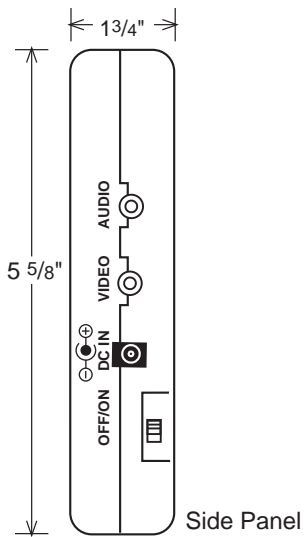

VMC-6TL

6" Compact Color LCD Monitor

- High definition 224,640 pixel count color LCD display
- 6.4" diagonal screen size
- Picture adjustable for tint, color, brightness and contrast
- 12vDC operation
- BNC video inputs
- Compact dimensions – 6 3/4"w x 5 5/8"h x 1 1/4"d

 **CREST**
ELECTRONICS INC
Video Security Since 1974

Product Data: VMC-6TL 6" Compact Color LCD Monitor

Model Number	VMC-6TL
Color or B/W	Color
Viewing Area	6.4" diagonal
Pixel Count	224,640
Dot Pitch	.136mm (w) x .418mm (h)
Video Input Level	1.0v p-p composite video
Power Source	12vDC +/-10%
Power Consumption	6w
Connectors	BNC
Dimensions	6 3/4"w x 5 5/8"h x 1 1/4"d
Weight	1 lb, 6 oz