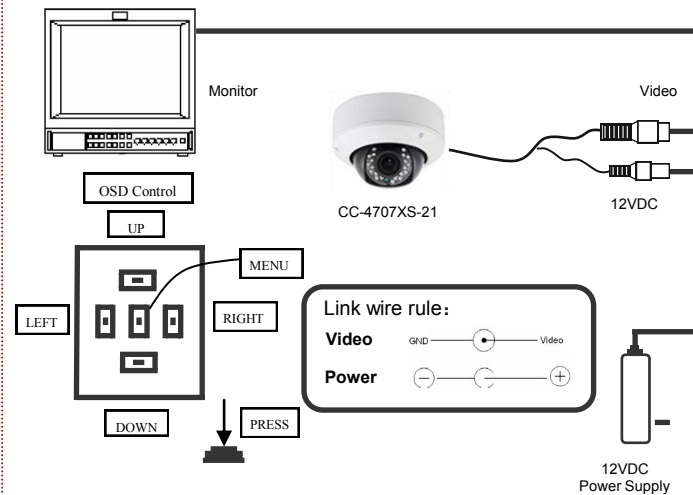

SCENE SELECT	FULL AUTO/ INDOOR/ OUTDOOR/ BACKLIGHT/ ITS/CUSTOM	SHUTTER/AGC	AUTO	AE LEVEL	1-250(100)	
				AGC MAX	6/12/18/24/30/36/42/44.8	
				SENS UP	OFF/AUTO	
			MANUAL	SHUTTER/AGC MAX		
			FIX	SHUTTER/AGC		
		WHITE BAL	ATW	SPEED/DELAY CNT/ATW FRAME/ ENVIRONMENT		
				PUSH/PUSH LOCK/USER1 /USER2/MANUAL		
		HLC/BLC	OFF/HLC/BLC			
		WDR/ATR-EX	WDR	CONTRAST	MID/HIGH/LOW	
				CLEAR FACE	MID/HIGH/OFF/LOW	
			ATR-EX	CONTRAST	MID/HIGH/LOW/	
				CLEAR FACE	MID/HIGH/OFF/LOW	
				OFF		
		DNR	LEVEL	0-6(3)		
		DAY/NIGHT	AUTO/DAY/NIGHT			
IR OPTIMIZER	OFF/ON	MODE/IR AREA/LEVEL/IR LED/COLOR NIGHT/IR SHADE COMP				
LENS SHD COMP	OFF/ON					
DEFOG	LEVEL	MID				
FLK LESS	OFF/ AUTO./ON	MODE	SHUTTER FIX/GAIN CNTL			
ANTI CR	AUTO/OFF/ON					
PICT ADJUST	BRIGHTNESS/CONTRAST/SHARPNESS HUE/COLOR GAIN					
EZOOM	OFF/ON	MAG/PAN/TILT				
DIS	OFF/ON					
PRIVACY MASK	AREA SEL/DISPLAY/POSITION/COLOR/TRANSP/MOSAIC					
MOTION	OFF/ON	DETECT SENSE/INTERVAL/BLOCK DISP/MASK AREA/MONITOR AREA				
SYS SETTING	SYNC MODE	INT				
		MANUAL				
	LENS	AUTO	TYPE/MODE/ADJUST/SPEED			
		FLIP	OFF/V/H/HV			
	LCD/CRT					
COMMUNICA- TION	PROTOCOL/ADDRESS/BAUDRATE/DATABIT/ PARITY/STOPBIT					
CAMERA ID	OFF/ON					
LANGUAGE	ENGLISH/CHINESS/JAPANESS/ESPAÑOL/PORTUGUES/PIYCKNN/ FRANCAIS/DEUISCH					
MAINTENANCE	W.PIX MASK	AUTO	LEVEL1/L/LEVEL2/AUTO			
		MANUAL	REGISTRATION/REG.POINT/CURSORS COLOR/BLINK/REG.NUMBER			
		DATA CLEAR	YES/NO			
CAMERA RESET						
EXIT	SAVE/NO SAVE/CANCEL/BACK					

CONNECTING

TROUBLE AND SOLUTION

TROUBLESHOOTING	
NO VIDEO	◆ <u>Power Supply</u> Check input power connections at the terminal (DC input wires) ◆ <u>Voltage Range</u> Measure the voltage at the terminal block. The supply range is: 12VDC. ◆ <u>Video Connection</u> Determine if wiring polarity at "Video Connector" is correct. If ok, the problem may be with the interconnections/splices.
ROLLING PICTURE	◆ Check to make sure the coax shield is not touching "ground"
POOR PICTURE	◆ Ensure that the video cable is terminated with 75 ohms at each end.

INTRODUCTION

The Crest Electronics CC-4707XS-21 camera is based on the latest high-resolution 960H sensor and is capable of delivering a resolution of 720TVL. The Wide Dynamic Range of the sensor allows the camera to capture detailed images even in challenging lighting conditions. With built in Smart IR, varifocal lens and OSD menu, this camera can be adjusted to suit a wide variety of needs.

Please read this instruction manual carefully to ensure proper use of the camera.

NOTICE: For best result, please read this instruction booklet prior to installing the CC-4707XS-21 camera.

!	CAUTION: RISK OF ELECTRIC. DO NOT OPEN	!
CAUTION: TO REDUCE THE RISK OF ELECTRIC SHOCK DO NOT REMOVE COVER OR BACK. NO USER SERVICEABLE PARTS INSIDE. REFER SERVICING TO QUALIFIED SERVICE PERSONNEL.		
CAUTION: CSA CERTIFIED/UL LISTED CLASS 2 POWER ADAPTORS MUST BE USED IN ORDER TO COMPLY WITH ELECTRICAL SAFETY STANDARDS.		

!	Note:
● Please note the camera's operating temperature is -4°F~140°F. Use of the product outside this range is not recommended. ● This installation should be made by a qualified service person and conform to all local codes. Crest Electronics will not be responsible for damages or injuries as a result of improper installation.